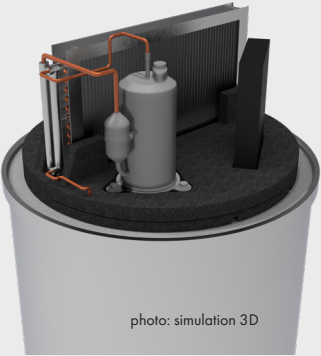

RELOOPP

RANGE OF EPP ALTERNATIVE SOLUTIONS, CONTAINING RECYCLED MATERIAL, FROM POST-CONSUMER EPP WASTE

EXAMPLE OF RELOOPP® BENEFITS

For a boiler manufactured at a rate of 100,000 units per year, the use of RELOOPP® parts made from 30% recycled material saves around **43 tonnes of raw material derived from fossil feedstocks** per year.

- RELOOPP® contributes **to the circular economy** by reducing the need of feedstock and can be recycled in existing industrial EPP channels.
- RELOOPP® products are **lightweight, reusable and ergonomic**. They protect people's health during handling operations by reducing loads.